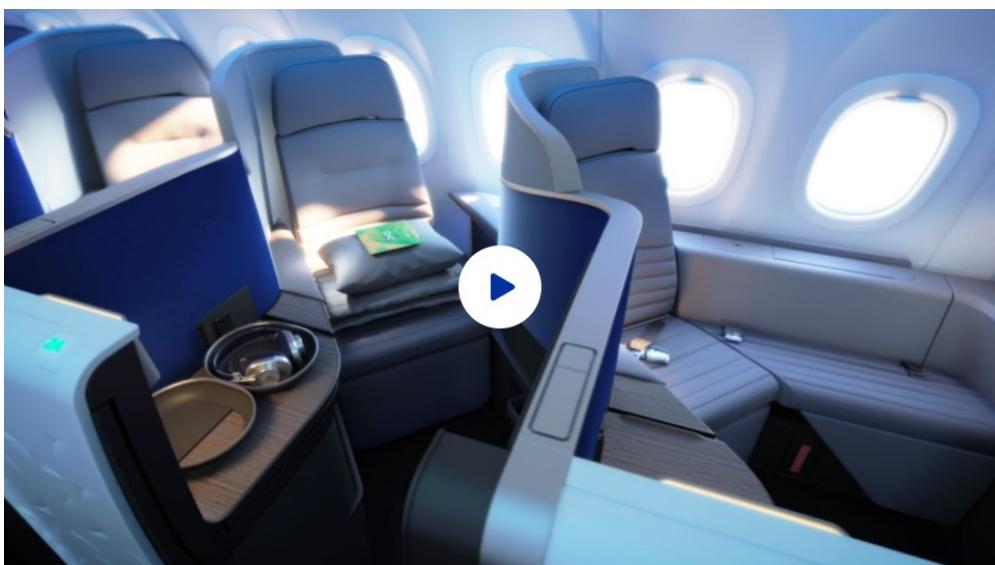

\*For new bookings made on or after 2/25/21 for travel on or after 7/20/21.

\*\*Difference in fare applies.

\*\*\*Starting 7/20/21—Guaranteed overhead bin space for 1 carry-on sized bag on domestic flights or customer will be provided with \$25 JetBlue travel credit valid for 1 year.

## Get Ready for the Royal Treat-mint

JetBlue unveiled a reimagined version of its popular Mint® experience. The first complete redesign of Mint again sets a new standard – this time on transatlantic flights – featuring 24 private suites with a sliding door for every Mint customer, a custom-designed seat cushion by Tuft & Needle, and will also introduce its latest innovation, the stunning Mint Studio™, which will offer the most space in a premium experience from any U.S. airline (a).