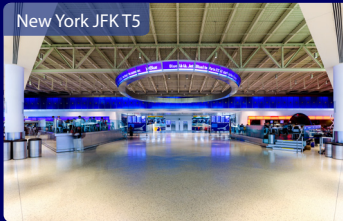

Fly like nobody's business – for free.

A complimentary BLADE Airport helicopter transfer from JFK to Manhattan for Mosaic 4 members.

Love at first flight

A321neo with Mint

New York JFK T5

Arrive in (extra) Mint condition.