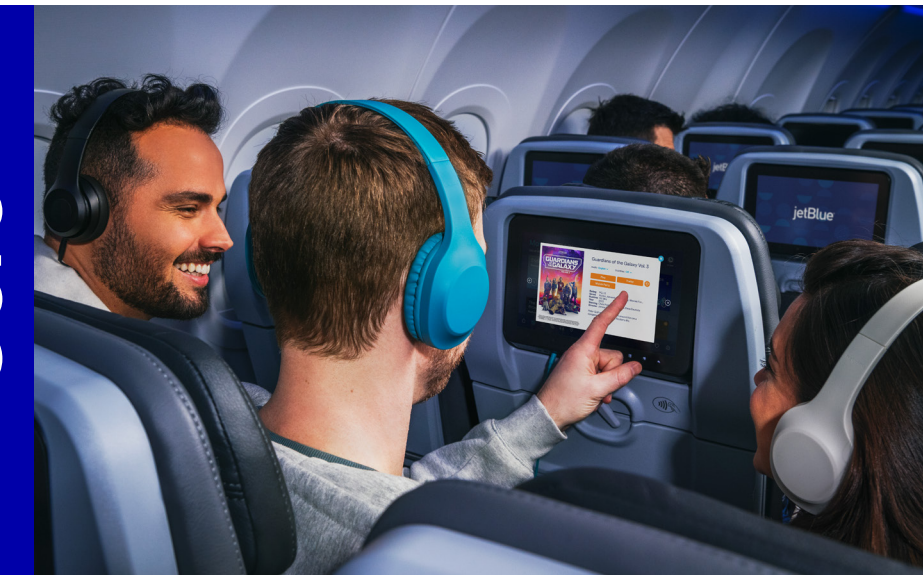

A321neo LR

Lorem ipsum

jetBlue

22 Mint Suites, lie-flat seats

90 Core 33"

2 Mint Studios, lie-flat seats

24 Even More Space 38"

- Mint
- Even More Space
- Core
- Core (preferred)

Mint Studios

Mint Suites

EMS

Core

Pantry