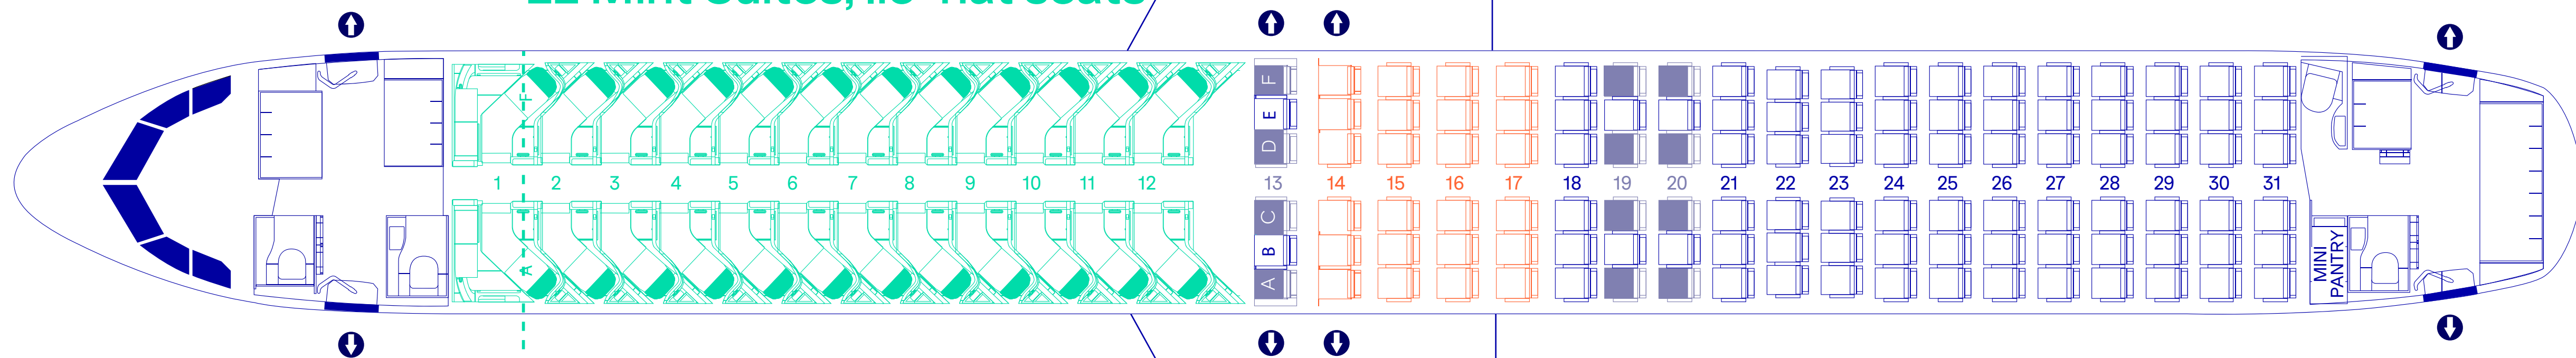

A321neo LR

Lorem ipsum

jetBlue

22 Mint Suites, lie-flat seats

90 Core 33"

2 Mint Studios, lie-flat seats

24 Even More Space 38"

- Mint
- Even More Space
- Core
- Core (preferred)

Mint Studios

Mint Suites

EMS

Core

Pantry