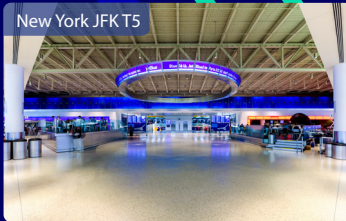

Fly like nobody's business – for free.

A complimentary BLADE Airport helicopter transfer from JFK to Manhattan for Mosaic 4 members.

Blue Basic
Free carry-on bag, non refundable, non changeable. Late boarding. Paid seats.